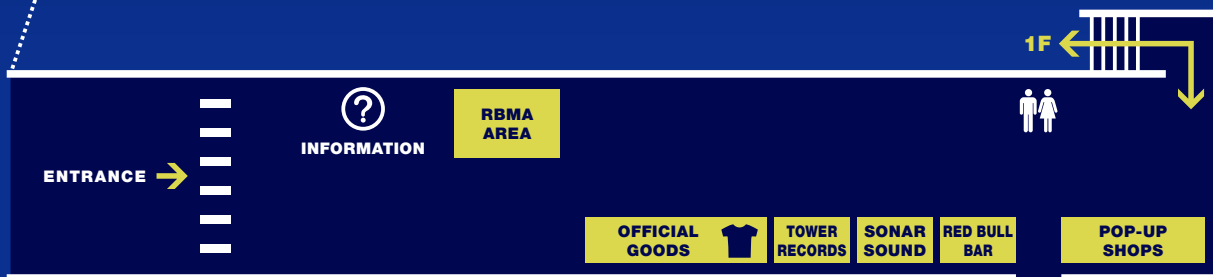

### STAGE 11

20:00 DOORS OPEN

20:30 - 21:15 — NOSAJ THING × 真鍋大度 × 堀井哲史 × 比嘉了

FACTORY FLOOR — 21:15 - 22:15

22:15 - 23:15 — MACHINEDRUM

SHERWOOD & PINCH — 23:15 - 00:15

00:15 - 01:30 — JAMES BLAKE

2manydjs LIVE — 01:30 - 02:45

02:45 - 03:55 — !!!

MODESELEKTOR — 03:55 - 05:10  
(DJ SET + 909)

05:10 - 06:40 — THEO PARRISH

FOOD ▶ Queen Sheba / GRASSROOTS / 花畑牧場 / KEBAPPER'S / トウキョウドウ

2F POP-UP SHOPS ▶ beatkart / Dub Store Records / TECHNIQUE / ele-king / GAN-BAN / CLUB PROMOTION BOOTH